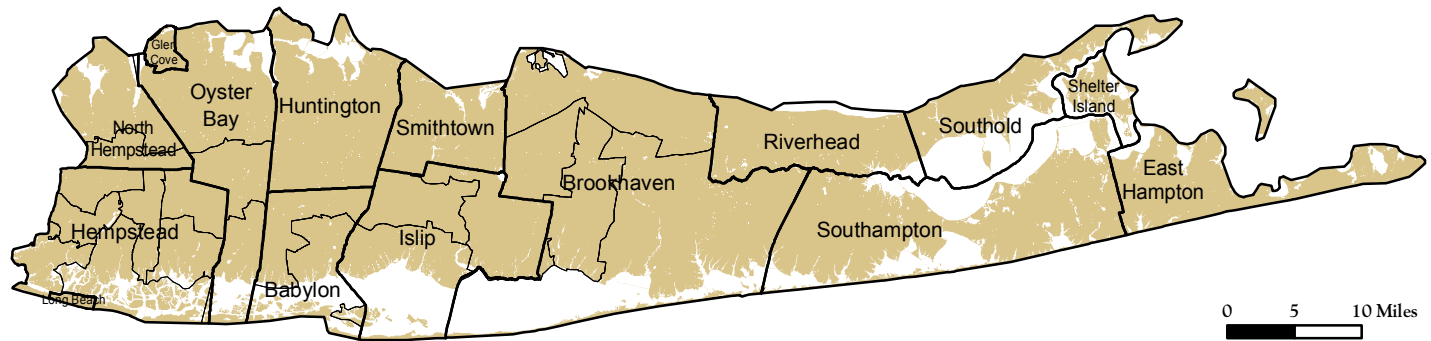

# Public Use Microdata Area (PUMA) reference maps

 PUMA boundaries

 Town/city boundaries

 PUMA boundaries

Prepared by the Center for Urban Research at the CUNY Graduate Center.

PUMA	Municipalities within PUMA
4201	Northern villages in North Hempstead (31 of them)
4202	Upper Oyster Bay villages (22 of them)
4203	Bethpage, Hicksville, Old Bethpage, Plainedge, Plainview
4204	Albertson, Carle Pl, E Williston, Garden City Pk, Herricks, Manhasset Hills, Mineola, New Cassel, New Hyde Pk, Roslyn Hts, Searingtown, Westbury
4205	Bellerose, Bellerose Terr, Elmont, Floral Park, Franklin Sq, Garden City, Garden City South, S Floral Park, Stewart Manor
4206	E Garden City, Freeport, Hempstead, Roosevelt, Uniondale
4207	E Meadow, Lefittown, N Wantagh, Salisbury
4208	E Massapequa, Farmingdale, Massapequa, Massapequa Park, N Massapequa, S Farmingdale
4209	Bellmore, Merrick, N Bellmore, N Merrick, Seaford, Wantagh
4210	Baldwin, Baldwin Harbor, Island Park, Lido Beach, Oceanside, Pt Lookout, Rockville Centre, S Hempstead
4211	Lakeview, Lynbrook, Malverne, N Lynbrook, N Valley Stream, Valley Stream, W Hempstead
4212	Atlantic Beach, Bay Park, Cedarhurst, E Atlantic Beach, E Rockaway, Hewlett(s), Inwood, Lawrence, Long Beach, S Valley Stream, Woodmere, Woodsburgh
4301	Town of Huntington
4302	Town of Smithtown
4303	Belle Terre, E Shoreham, Miller Pl, Mt Sinai, Old Field, Poquott, Port Jeff, Port Jeff Sta, Ridge, Rocky Pt, Setauket, Shoreham, Sound Beach, Stony Bk
4304	Towns of Riverhead, Southampton, Southold, East Hampton, Shelter Island
4305	Bellport, Brookhaven, Center Moriches, Eastport, Fire Island, Manorville, Mastic, Mastic Beach, Middle Island, Moriches, N Bellport, Shirley, Yaphank
4306	Coram, East Patchogue, Gordon Hts, Medford, N Patchogue, Patchogue
4307	Centereach, Farmingville, Lake Grove, Lake Ronkonkoma, Selden, Terryville
4308	Bayport, Blue Pt, Bohemia, Hauppauge, Holbrook, Holtsville, Oakdale, Ronkonkoma, Sayville, W Sayville
4309	Baywood, Brentwood, Central Islip, Islandia, N Bay Shore, N Great River
4310	Bay Shore, Brightwaters, E Islip, Gilgo, Great River, Islip, Islip Terrace, Ocean Beach, Saltaire, W Bay Shore, W Islip
4311	Babylon, Lindenhurst, N Babylon, W Babylon
4312	Amityville, Copiague, Deer Park, E Farmingdale, N Amityville, N Lindenhurst, Wheatley Hts, Wyandanch